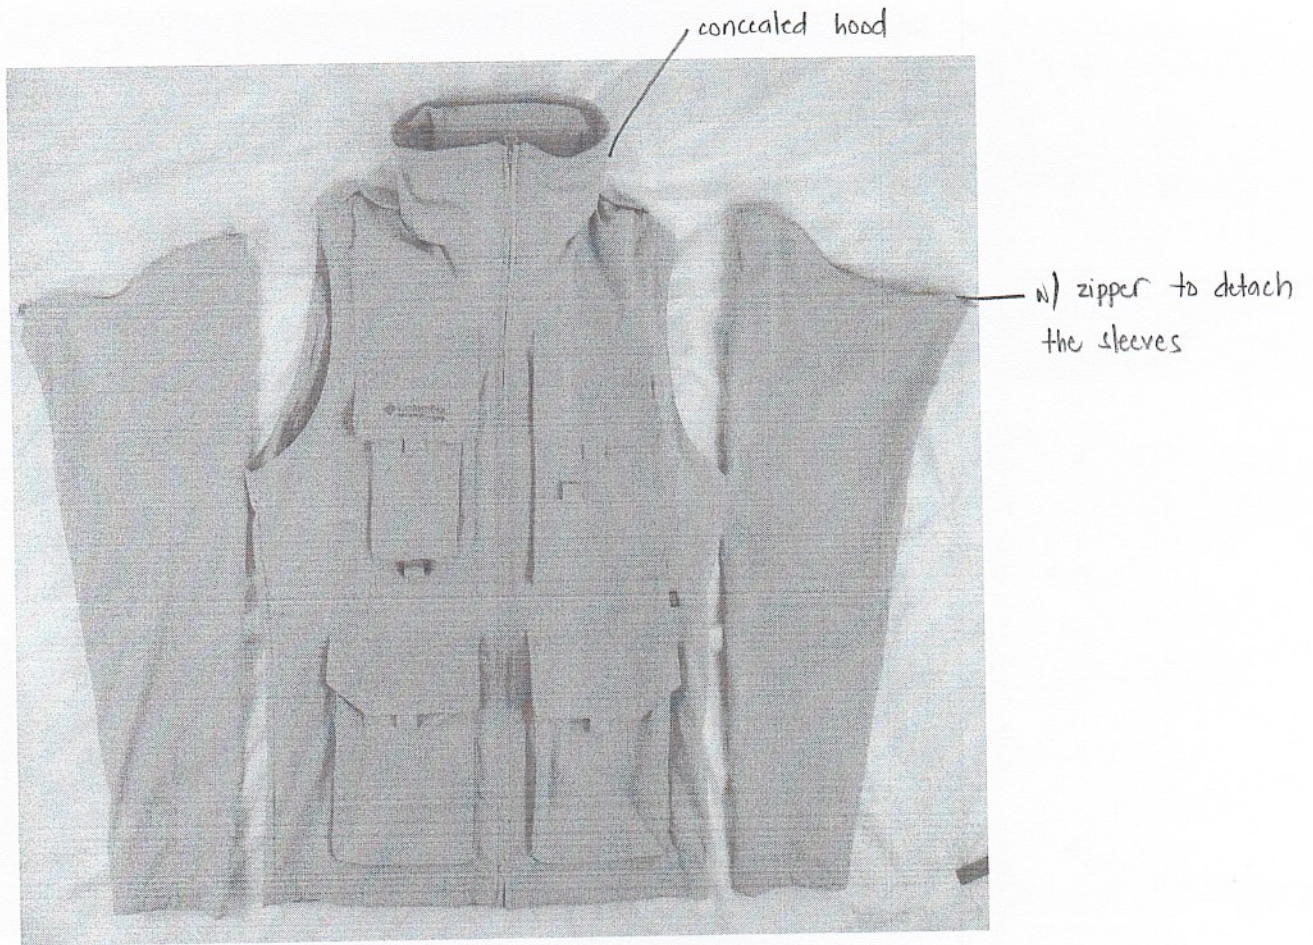

Concealed hood

DSWD

Red

Black

**Note:** This is only a sample of the details of the proposed design on how the jacket will become a vest. Please follow the specifications provided in the purchase request.

**Sizes: (Both for Female and Male)**

- Small - 85 pcs
- Medium - 200 pcs
- Large - 100 pcs
- Extra Large - 50 pcs